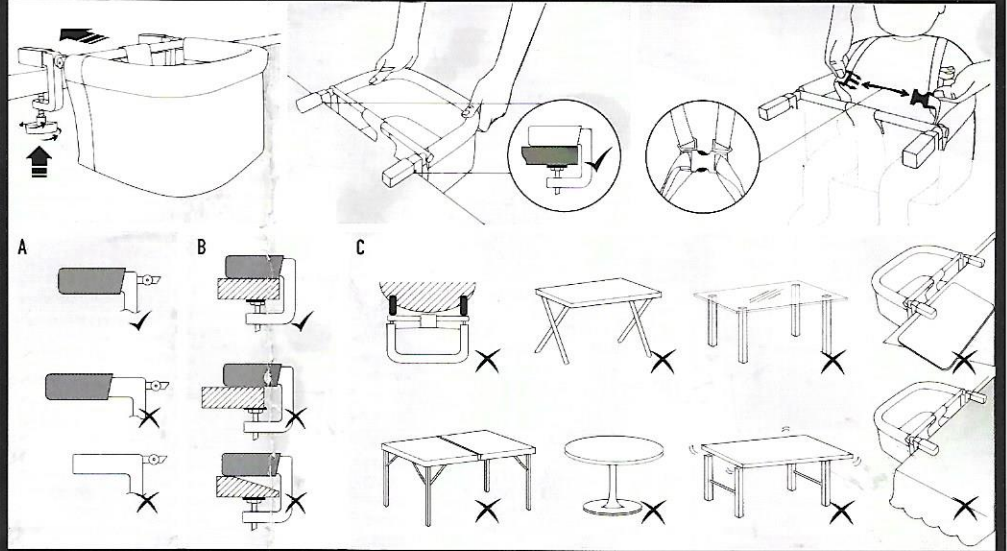

phil&teds®

metoo Instructions & Warnings

Keep these instructions in a safe place for future reference!

Maximum weight of child 15kg/33lbs.
Support surface thickness 18-50 mm /
0.7-2 inch

Warning NEVER LEAVE A CHILD UNATTENDED!

When securing the Metoo check that the rubber grips are not damaged are correctly located and firmly attached (see figure A). The Metoo is fully secure when correctly attached (see figure B and C) and the clamp screw is tight and not able to be turned any more. If you can continue to turn the screw it may be damaged. — Routinely check your Metoo and tighten the screws if necessary. If there are any signs of damage to your Metoo, please contact customer service. — www.philandteds.com