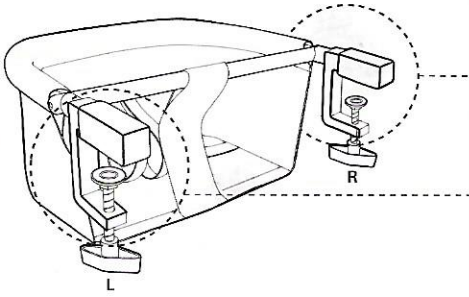

phil&teds®

metoo Instructions & Warnings

Keep these instructions in a safe place for future reference!

Maximum weight of child 15kg/33lbs.
Support surface thickness 18-50 mm /
0.7-2 inch

Warning NEVER LEAVE A CHILD UNATTENDED!

When securing the Metoo check that the rubber grips are not damaged are correctly located and firmly attached (see figure A). The Metoo is fully secure when correctly attached (see figure B and C) and the clamp screw is tight and not able to be turned any more. If you can continue to turn the screw it may be damaged. — Routinely check your Metoo and tighten the screws if necessary. If there are any signs of damage to your Metoo, please contact customer service. — www.philandteds.com